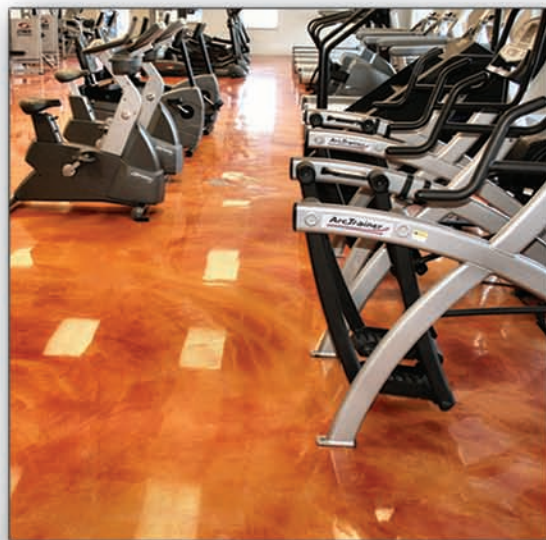

See What Everyone is Raving About...

Exterior

- Decorative concrete finishes
- Unlimited patterns and colors
- Commercial and residential
- A more durable product doesn't exist

Interior

- Custom seamless flooring
- When durability matters
- Completely customizable
- Easier than you ever thought possible

REFLECTOR Enhancer Finishes:

- You won't believe it till you see it
- No rinsing, neutralizing or hassle
- Easy two coat system
- A designers and architects dream

Training available at over 30 U.S. locations and worldwide